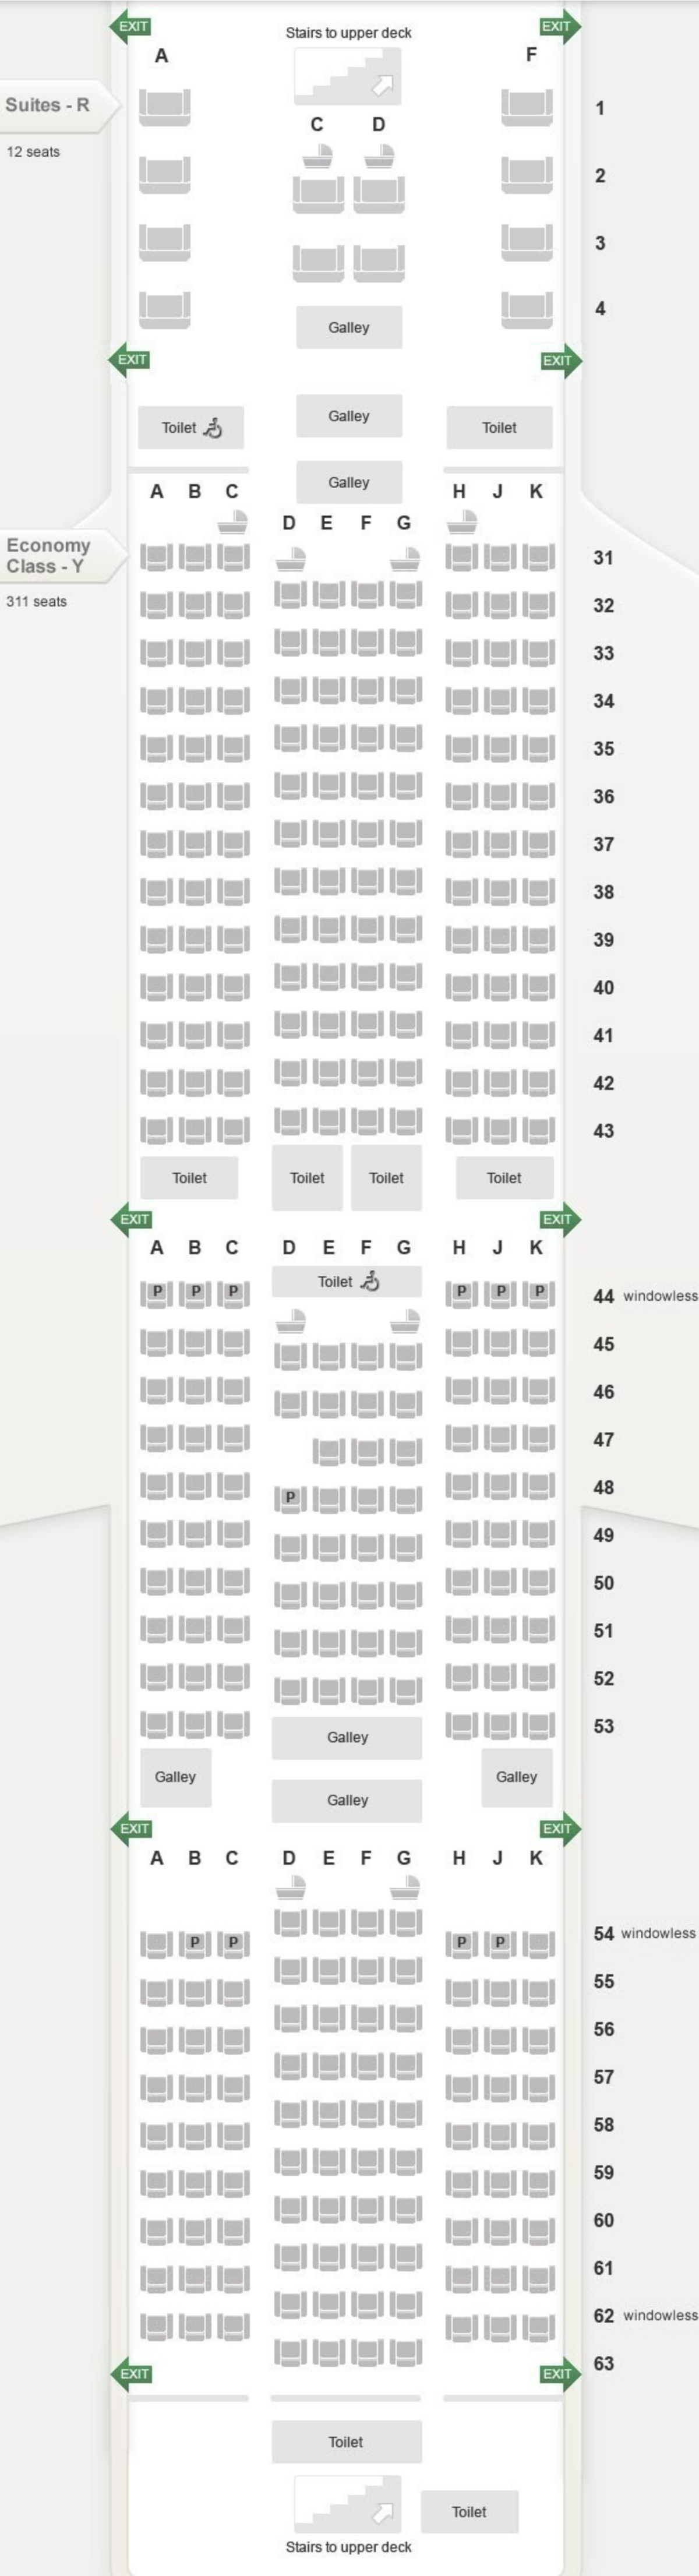

Suites

Preferred Seat

Business Class

Seats with baby bassinets

Economy Class

Wheelchair enabled toilets

\* All Economy Class aisle seats (except front row seats), have movable armrests for passengers with reduced mobility.

Suites - R

12 seats

Economy Class - Y

311 seats

Suites

Preferred Seat

Business Class

Seats with baby bassinets

Economy Class

Wheelchair enabled toilets

\* All Economy Class aisle seats (except front row seats), have movable armrests for passengers with reduced mobility.

Business Class - J

86 seats

11 windowless

Stairs to main deck

Toilet

Business Class - J

86 seats

11 windowless

Stairs to main deck

Toilet

A

D