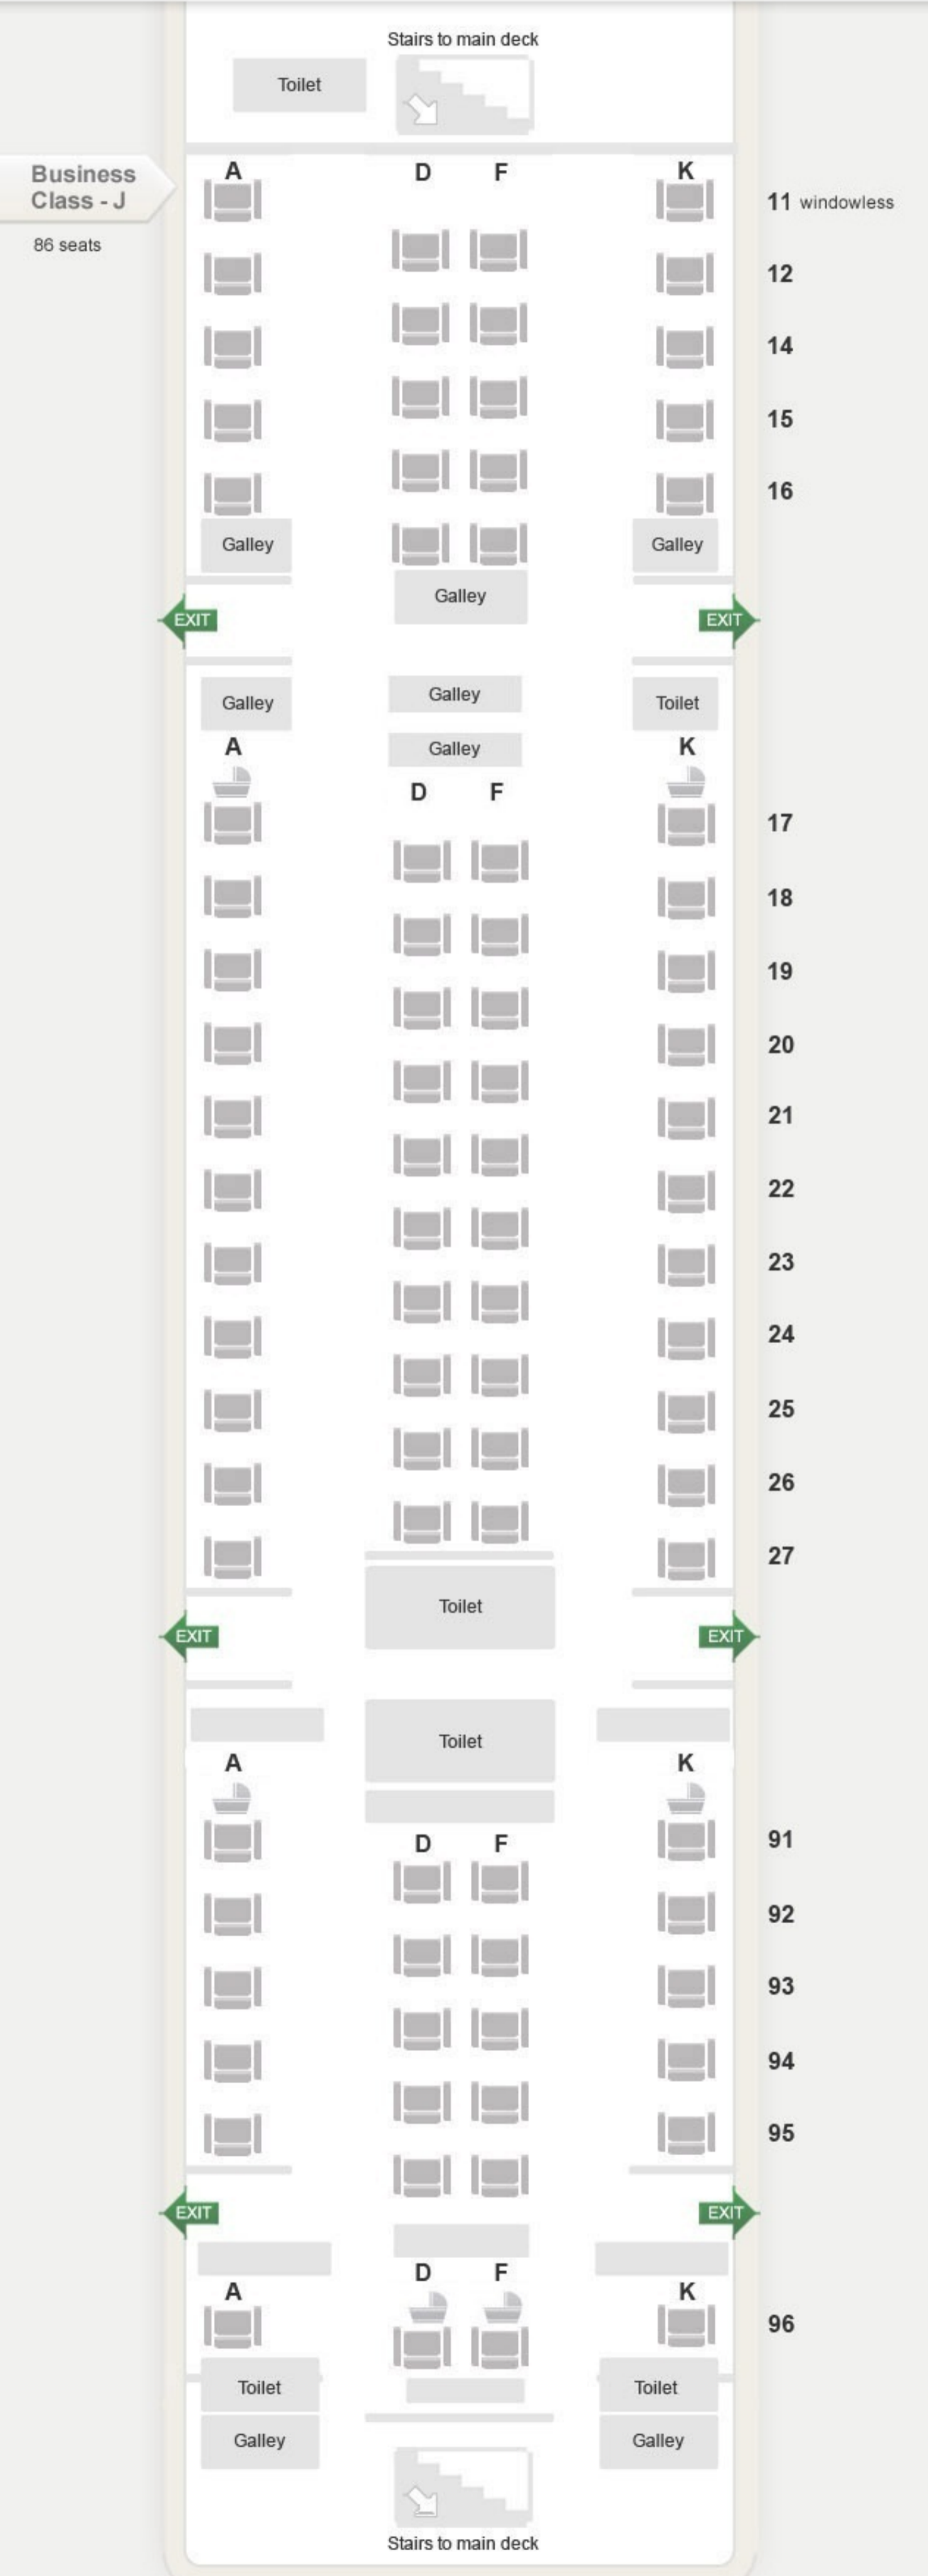

Suites

Preferred Seat

Business Class

Seats with baby bassinets

Economy Class

Wheelchair enabled toilets

\* All Economy Class aisle seats (except front row seats), have movable armrests for passengers with reduced mobility.

Suites - R

12 seats

Economy Class - Y

311 seats

Suites

Preferred Seat

Business Class

Seats with baby bassinets

Economy Class

Wheelchair enabled toilets

\* All Economy Class aisle seats (except front row seats), have movable armrests for passengers with reduced mobility.

Business Class - J

86 seats

11 windowless

Stairs to main deck

Toilet

Business Class - J

86 seats

11 windowless

Stairs to main deck

Toilet

A

D